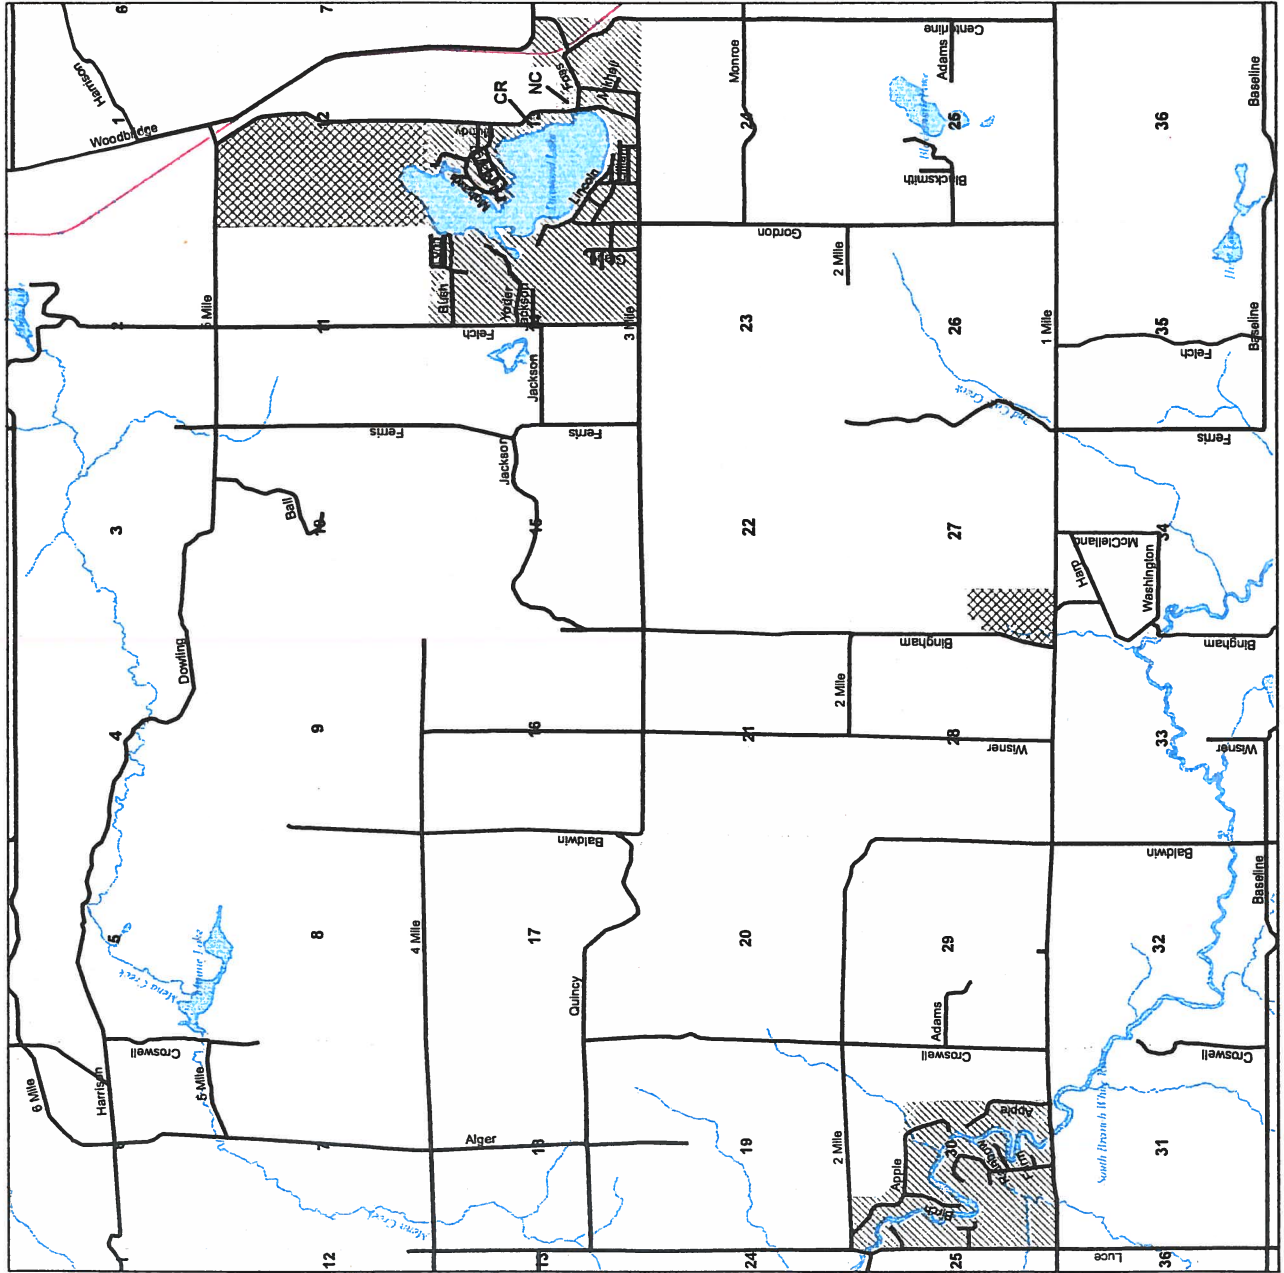

# Lincoln Township Newaygo County, Michigan

## Zoning

### Legend

- AR - Agricultural/Rural Residential
- CR - Commercial Resort
- LDR - Low Density Residential
- NC - Neighborhood Commercial

Source: Michigan Center for Geographic Information